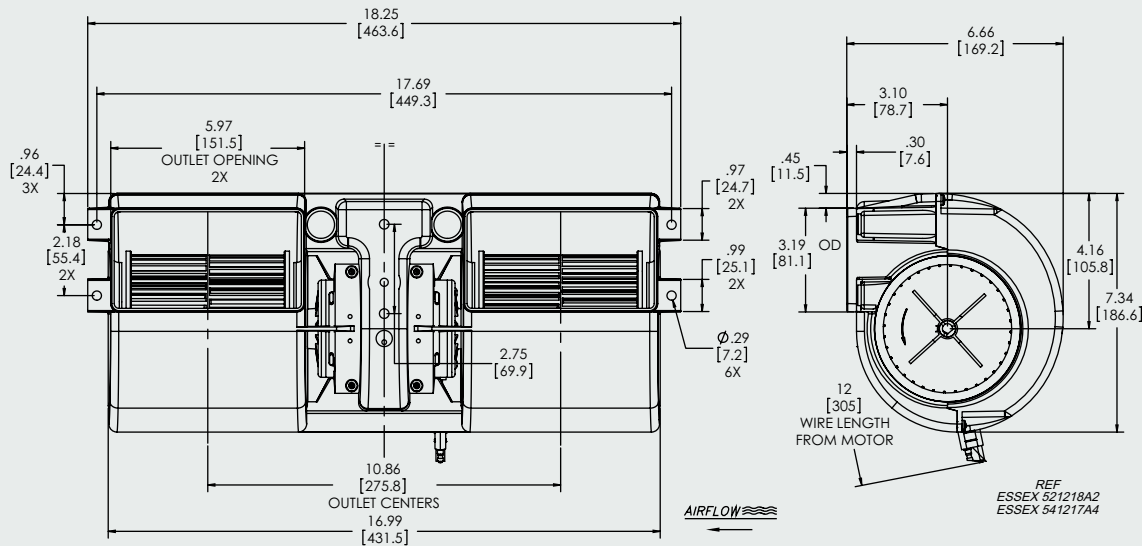

12VDC CENTRIFUGAL BLOWERS

**BH1600 SERIES
DUAL SCROLL**

MODEL INFORMATION*

PART#	TYPE	VOLTS	SPEED	MATERIAL**
BH1600-41	DUAL SCROLL	12VDC	SINGLE	**HOUSING - ABS
*ALSO AVAILABLE IN 24VDC		**WHEELS - MFGF NYLON		
				**ALSO AVAILABLE IN OTHER MATERIALS

TYPICAL AIR PERFORMANCE @ 13.5VDC BH1600 SINGLE SPEED DUAL SCROLL BLOWER

STATIC PRESSURE IN H ₂ O	STATIC PRESSURE mm H ₂ O	CFM	m ³ /h	Amps
0	0.0	797	1354	21.2
0.1	2.5	776	1318	20.7
0.2	5	750	1274	20.1
0.3	7.5	724	1230	19.5
0.4	10	699	1188	18.9
0.5	12.5	670	1138	18.2
0.6	15	638	1084	17.5
0.7	17.5	615	1045	17.1
0.8	20	583	991	16.4
0.9	22.5	550	934	15.7
1.0	25	511	868	14.7
1.2	30	411	698	12.5
1.4	35	307	522	10.5
1.6	40	199	338	8.4
1.8	45	114	194	7.7
2.0	50	25	42	7.4

STALL @ 2.13" [54.1mm] – 7.3 Amps

TEC2007 / BH1600