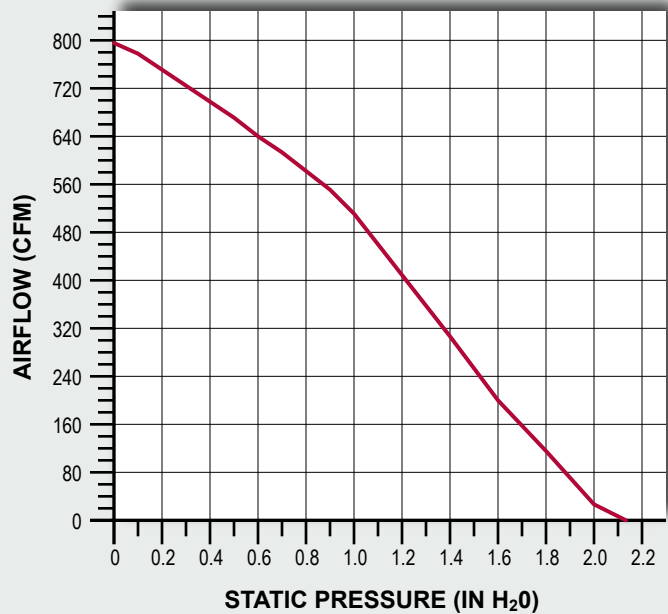

12VDC CENTRIFUGAL BLOWERS

**BH1600 SERIES
DUAL SCROLL**

MODEL INFORMATION*

PART#	TYPE	VOLTS	SPEED	MATERIAL**
BH1600-41	DUAL SCROLL	12VDC	SINGLE	**HOUSING - ABS
*ALSO AVAILABLE IN 24VDC		**WHEELS - MFGF NYLON		
				**ALSO AVAILABLE IN OTHER MATERIALS

TYPICAL AIR PERFORMANCE @ 13.5VDC BH1600 SINGLE SPEED DUAL SCROLL BLOWER

STATIC PRESSURE IN H ₂ O	STATIC PRESSURE mm H ₂ O	CFM	m ³ /h	Amps
0	0.0	797	1354	21.2
0.1	2.5	776	1318	20.7
0.2	5	750	1274	20.1
0.3	7.5	724	1230	19.5
0.4	10	699	1188	18.9
0.5	12.5	670	1138	18.2
0.6	15	638	1084	17.5
0.7	17.5	615	1045	17.1
0.8	20	583	991	16.4
0.9	22.5	550	934	15.7
1.0	25	511	868	14.7
1.2	30	411	698	12.5
1.4	35	307	522	10.5
1.6	40	199	338	8.4
1.8	45	114	194	7.7
2.0	50	25	42	7.4

STALL @ 2.13" [54.1mm] – 7.3 Amps

TEC2007 / BH1600