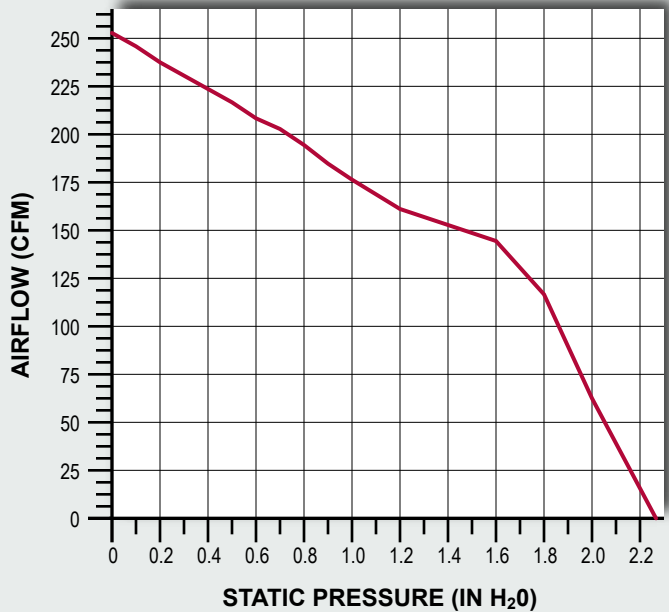

# 12VDC CENTRIFUGAL BLOWERS

MODEL INFORMATION*						
PART#	TYPE	VOLTS	WATTS	SPEED	ROTATION**	MATERIAL***
2396-A-1-1	SINGLE SCROLL	12VDC	160W	SINGLE	CW	MFGF NYLON
2397-A-1-1	SINGLE SCROLL	12VDC	160W	SINGLE	CCW	MFGF NYLON

STALL @ 2.26" [57.4mm] – 4.7 Amps