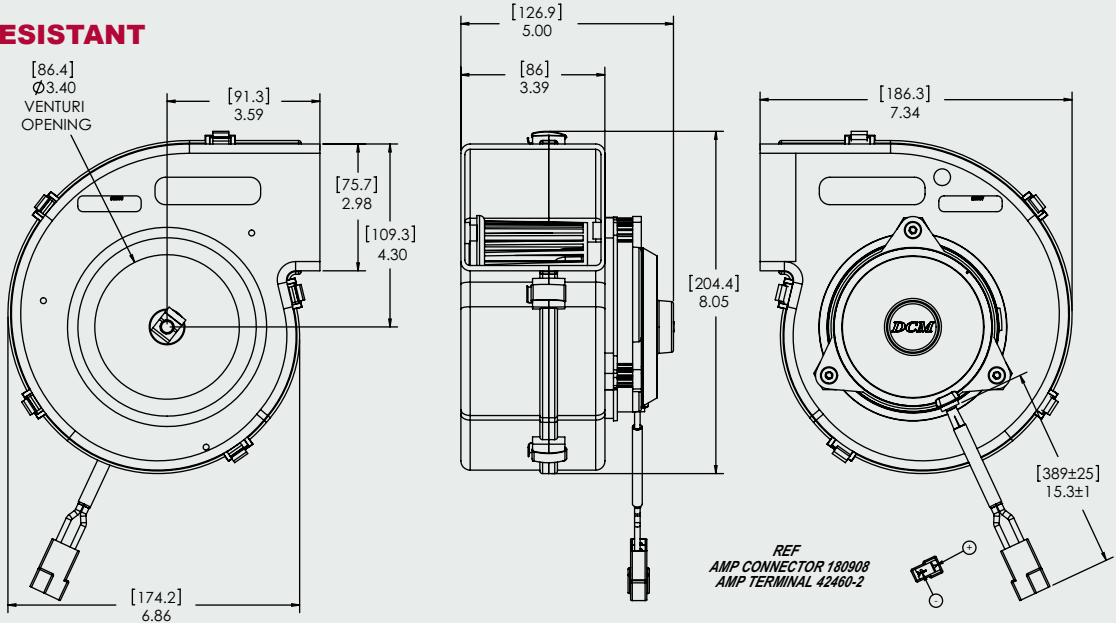

MODEL INFORMATION*						
PART#	TYPE	VOLTS	WATTS	SPEED	ROTATION**	MATERIAL***
2396-A-1-1	SINGLE SCROLL	12VDC	160W	SINGLE	CW	MFGF NYLON
2397-A-1-1	SINGLE SCROLL	12VDC	160W	SINGLE	CCW	MFGF NYLON

*ALSO AVAILABLE IN 24VDC   ***ALSO AVAILABLE IN OTHER MATERIALS
**CW MODEL SHOWN; CCW UNIT IS MIRROR BUILD

AVAILABLE WITH 3 SPEED RESISTOR

WATER & DUST RESISTANT

TYPICAL AIR PERFORMANCE @ 13.5VDC
BH4400 SINGLE SPEED SINGLE SCROLL BLOWER

STATIC PRESSURE IN H₂O	STATIC PRESSURE mm H₂O	CFM	m³/h	Amps
0	0.0	253	430	11.6
0.1	2.5	246	418	11.3
0.2	5	238	404	10.9
0.3	7.5	230	391	10.7
0.4	10	223	379	10.5
0.5	12.5	217	369	10.2
0.6	15	209	355	10.0
0.7	17.5	203	345	9.7
0.8	20	195	331	9.5
0.9	22.5	185	314	9.2
1.0	25	176	299	8.9
1.2	30	161	274	8.5
1.4	35	153	260	8.0
1.6	40	144	245	7.9
1.8	45	116	197	6.9
2.0	50	62	105	5.6