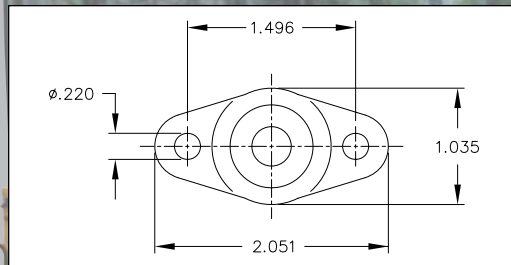

## SOFT BLADE SERIES - HEAVY DUTY FANS

TAS000013

TAS000009

Heavy Duty Die Cast Base  
Adjustable Position Swivel

Special Order Only – Minimum Quantities Apply

DESCRIPTION						
PART #	QTY. REQ.	VOLTAGE	BLADE	GUARD	SWITCH	MOTOR
TAS000009	CALL	12V	RUBBER	NONE	ROCKER	1 SPD, PM
TAS000010	CALL	12V	RUBBER	NONE	NONE	1 SPD, PM
TAS000011	CALL	12V	RUBBER	NONE	ROCKER	2 SPD, PM
TAS000012	CALL	12V	RUBBER	NONE	NONE	2 SPD, PM
TAS000013	CALL	12V	RUBBER	PLASTIC	ROCKER	1 SPD, PM
TAS000014	CALL	12V	RUBBER	PLASTIC	NONE	1 SPD, PM
TAS000015	CALL	12V	RUBBER	PLASTIC	ROCKER	2 SPD, PM
TAS000016	CALL	12V	RUBBER	PLASTIC	NONE	2 SPD, PM