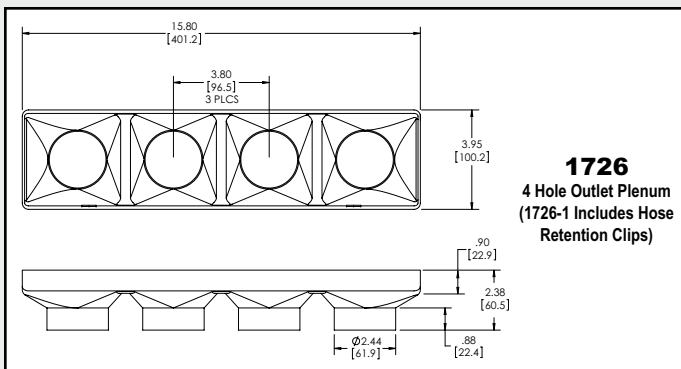

2, 3 & 4 Hole Plenums

1721
2 Hole Outlet Plenum
(1721-1 Includes Hose
Retention Clips)

1722
3 Hole Outlet Plenum
(1722-1 Includes Hose
Retention Clips)

1726
4 Hole Outlet Plenum
(1726-1 Includes Hose
Retention Clips)

TECHNICAL DATA:

1. Material – High Impact ABS (black).
2. Order with or without hose attachment clips.
3. All outlets are 2.5" diameter.

4. Special order high heat material available upon request.
5. Fits CW65865.