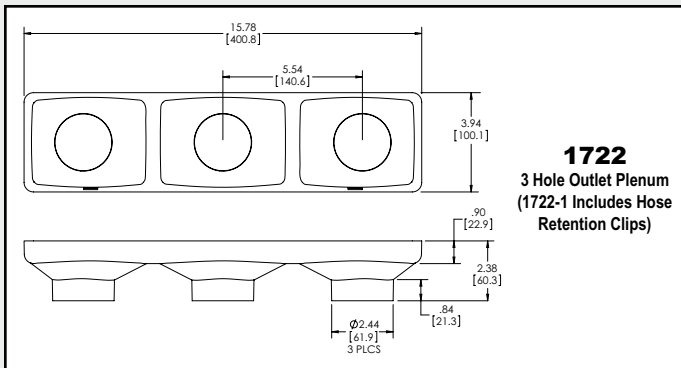

2, 3 & 4 Hole Plenums

1721
2 Hole Outlet Plenum
(1721-1 Includes Hose
Retention Clips)

1722
3 Hole Outlet Plenum
(1722-1 Includes Hose
Retention Clips)

1726
4 Hole Outlet Plenum
(1726-1 Includes Hose
Retention Clips)

TECHNICAL DATA:

1. Material – High Impact ABS (black).
2. Order with or without hose attachment clips.
3. All outlets are 2.5" diameter.

4. Special order high heat material available upon request.
5. Fits CW65865.