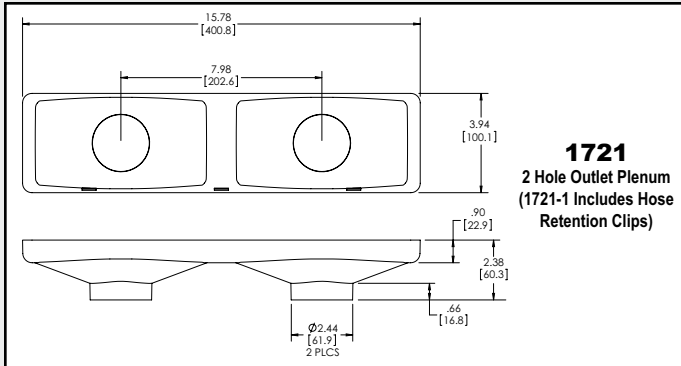

2, 3 & 4 Hole Plenums

1721
2 Hole Outlet Plenum
(1721-1 Includes Hose
Retention Clips)

1722
3 Hole Outlet Plenum
(1722-1 Includes Hose
Retention Clips)

1726
4 Hole Outlet Plenum
(1726-1 Includes Hose
Retention Clips)

TECHNICAL DATA:

1. Material – High Impact ABS (black).
2. Order with or without hose attachment clips.
3. All outlets are 2.5" diameter.

4. Special order high heat material available upon request.
5. Fits CW65865.