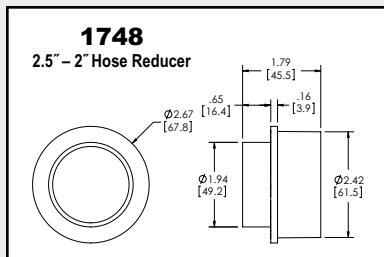

## 2" & 2.5" Flexhose Adapters

The standard color is black in ABS material. Special order colors and materials are available upon request (minimum quantities apply). Please contact DCM for more information.

## 2.5" to 2" Hose Reducer & Water Hose Protector

The standard color is black in ABS material. Special order materials are available upon request (minimum quantities apply). Please contact DCM for more information.