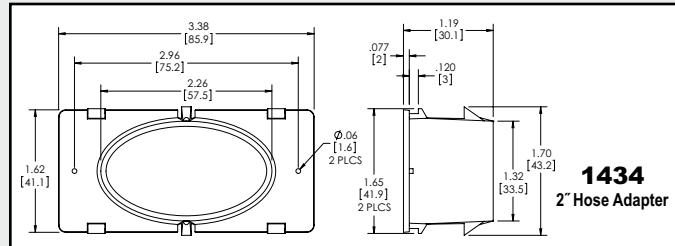

## 2" & 2.5" Flexhose Adapters

The standard color is black in ABS material. Special order colors and materials are available upon request (minimum quantities apply). Please contact DCM for more information.

## 2.5" to 2" Hose Reducer & Water Hose Protector

The standard color is black in ABS material. Special order materials are available upon request (minimum quantities apply). Please contact DCM for more information.