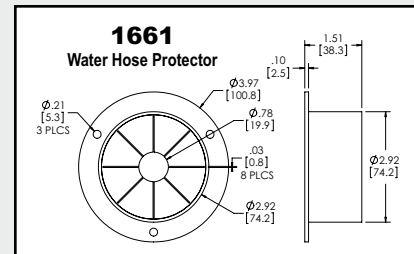

## 2" & 2.5" Flexhose Adapters

The standard color is black in ABS material. Special order colors and materials are available upon request (minimum quantities apply). Please contact DCM for more information.

## 2.5" to 2" Hose Reducer & Water Hose Protector

The standard color is black in ABS material. Special order materials are available upon request (minimum quantities apply). Please contact DCM for more information.