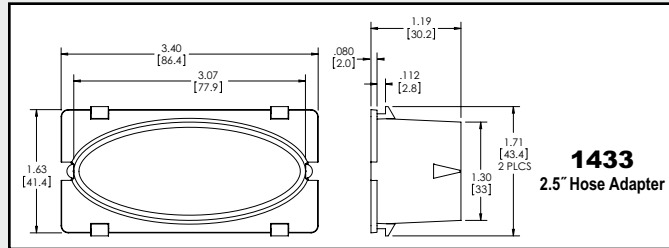

## 2" & 2.5" Flexhose Adapters

The standard color is black in ABS material. Special order colors and materials are available upon request (minimum quantities apply). Please contact DCM for more information.

## 2.5" to 2" Hose Reducer & Water Hose Protector

The standard color is black in ABS material. Special order materials are available upon request (minimum quantities apply). Please contact DCM for more information.