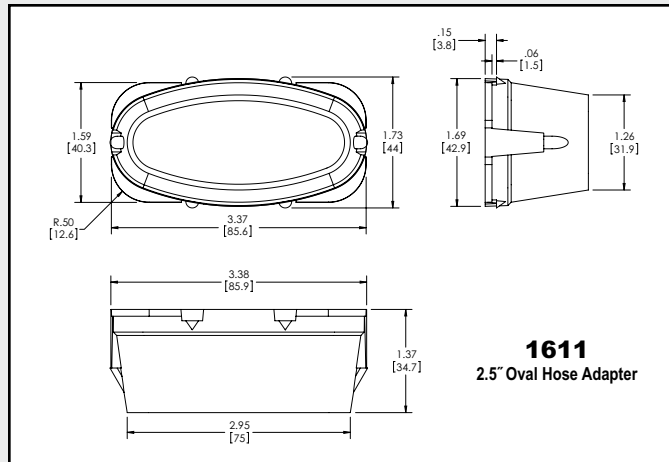

## 2" & 2.5" Flexhose Adapters

The standard color is black in ABS material. Special order colors and materials are available upon request (minimum quantities apply). Please contact DCM for more information.

## 2.5" to 2" Hose Reducer & Water Hose Protector

The standard color is black in ABS material. Special order materials are available upon request (minimum quantities apply). Please contact DCM for more information.