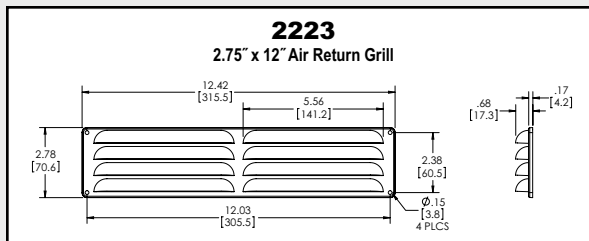

Air Return Grills

Our air return grills feature a "large" opening for more generous airflow. Material – High Impact ABS (black). Special order colors and materials are available upon request (minimum quantities apply). Please contact DCM for more information.