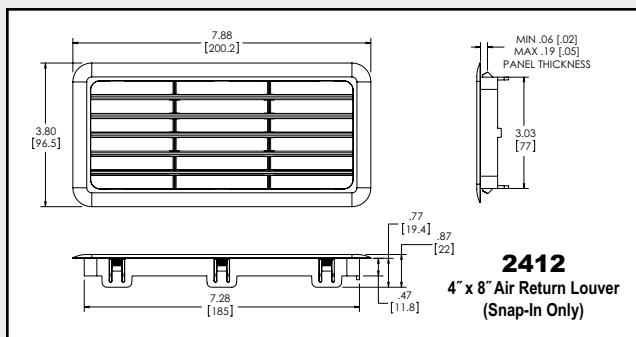

Air Return Louver W/Snap-In

Material – High Impact ABS (black). Special order colors and materials are available upon request (minimum quantities apply). Please contact DCM for more information.