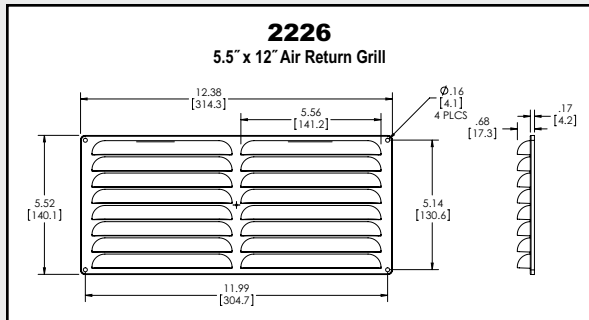

Air Return Grills

Our air return grills feature a "large" opening for more generous airflow. Material – High Impact ABS (black). Special order colors and materials are available upon request (minimum quantities apply). Please contact DCM for more information.