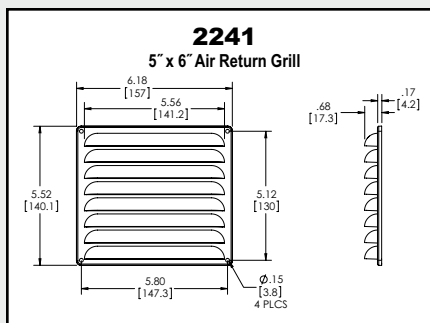

Air Return Grills

Our air return grills feature a "large" opening for more generous airflow. Material – High Impact ABS (black). Special order colors and materials are available upon request (minimum quantities apply). Please contact DCM for more information.