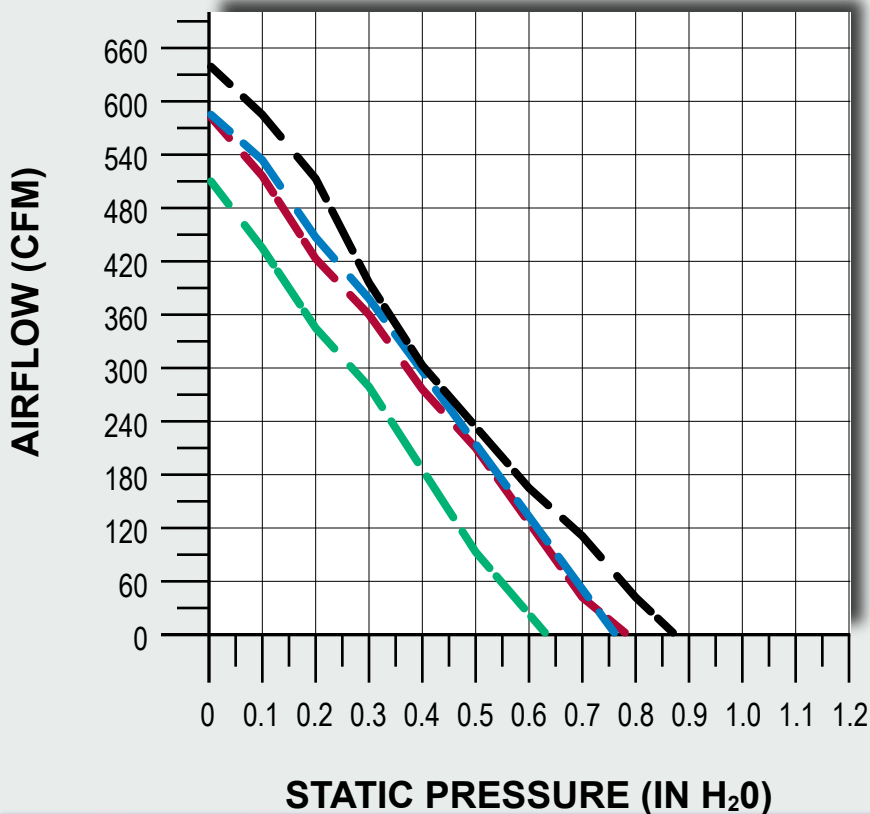

# 9" [225mm] AXIAL FANS

- TA09A1003 / TA09S1003 Pg. 18
- TA09A2002 Pg. 19
- TA09A2003 Pg. 20
- TA09R2001 Pg. 21
- TA09R2002 Pg. 22

- 810026 / 810028 Pg. 23
- 810026HP / 810026HP Pg. 24
- 810026-90 / 810028-90 Pg. 25
- P-809-A / P-809-S Pg. 26