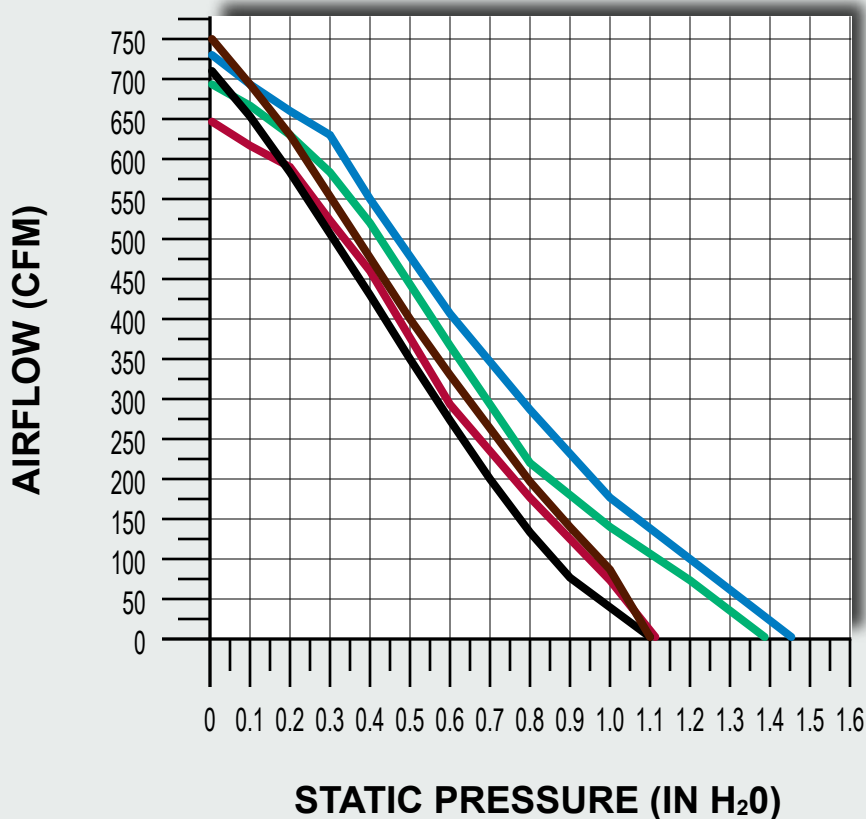

# 9" [225mm] AXIAL FANS

- TA09A1003 / TA09S1003 Pg. 18
- TA09A2002 Pg. 19
- TA09A2003 Pg. 20
- TA09R2001 Pg. 21
- TA09R2002 Pg. 22

- 810026 / 810028 Pg. 23
- 810026HP / 810026HP Pg. 24
- 810026-90 / 810028-90 Pg. 25
- P-809-A / P-809-S Pg. 26