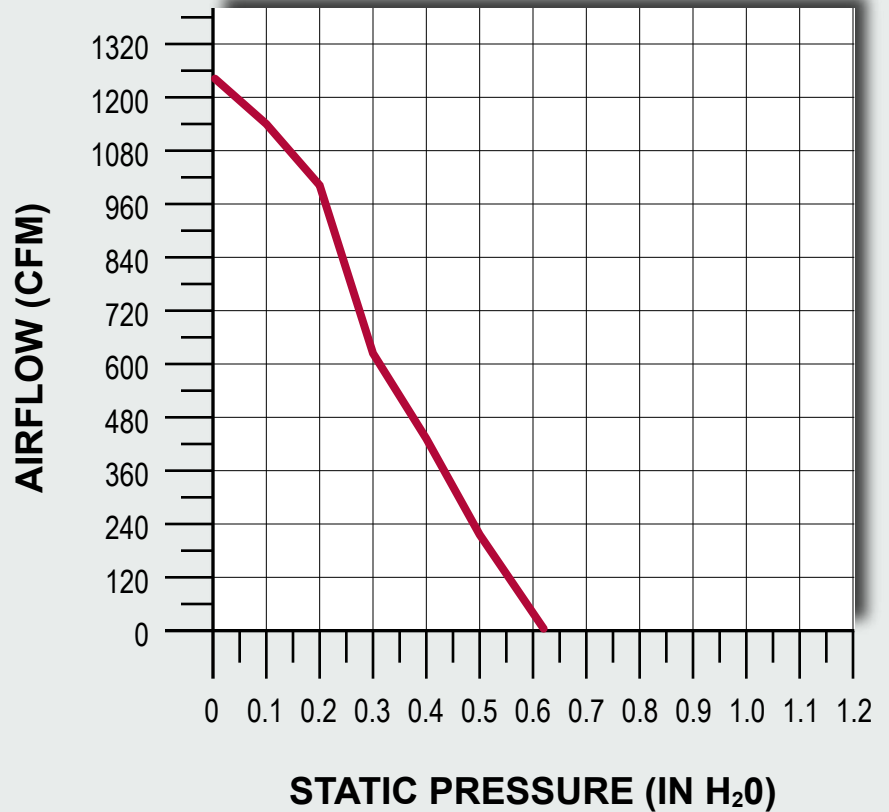

13" [330mm] AXIAL FANS

— TA13R6001

Pg. 87

— G-4014-A / G-4014-S Pg. 88

— G-4014-A-24V / G-4014-S-24V
24 VOLT Pg. 89

Optional performances may be available. Please contact DCM at (817) 428-3636 for more information.