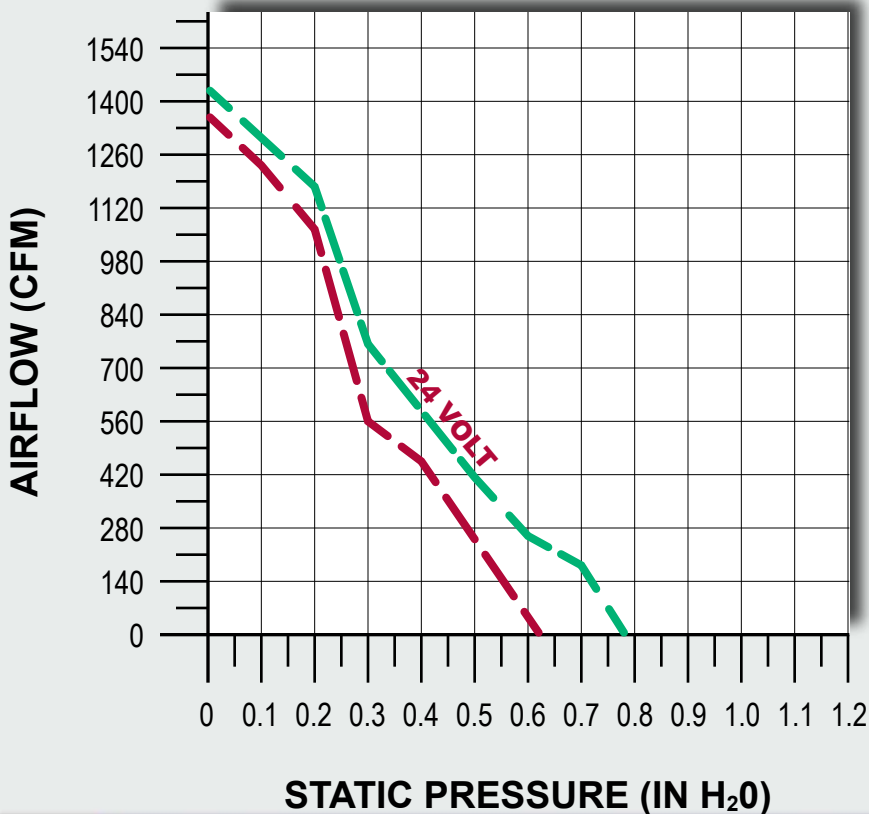

13" [330mm] AXIAL FANS

— TA13R6001

Pg. 87

— G-4014-A / G-4014-S Pg. 88

— G-4014-A-24V / G-4014-S-24V
24 VOLT Pg. 89

Optional performances may be available. Please contact DCM at (817) 428-3636 for more information.