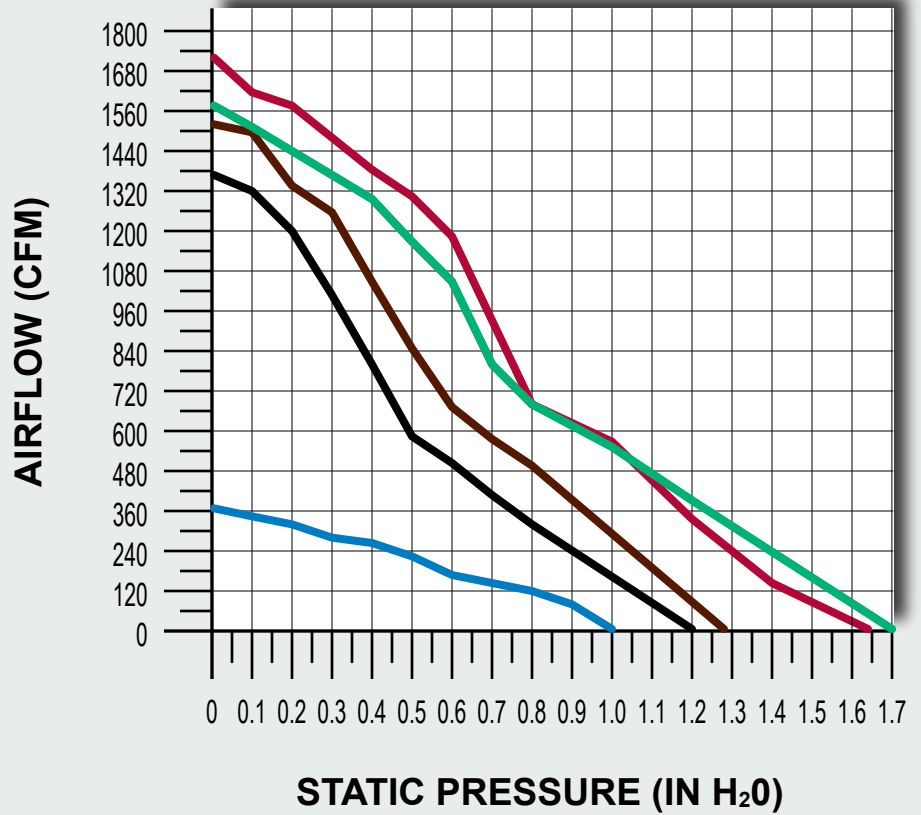

12" [305mm] HIGH PROFILE AXIAL FANS

- TA12A3001 / TA12S3001 Pg. 77
- TA12A3004 / TA12S3004 Pg. 78
- TA12A3010 / TA12S3009 Pg. 79
- TA12A3006 / TA12S3006 Pg. 80
- TA12A3005 / TA12S3007 Pg. 81
- TA12R3001* Pg. 82

* Same Data as TA12A3004 / TA12S3004

- - - 2375-A-3 / 2375-A-2 Pg. 83
- - - 470027 / 480027 Pg. 84
- - - 470027HD / 480027HD Pg. 85

Optional performances may be available. Please contact DCM at (817) 428-3636 for more information.