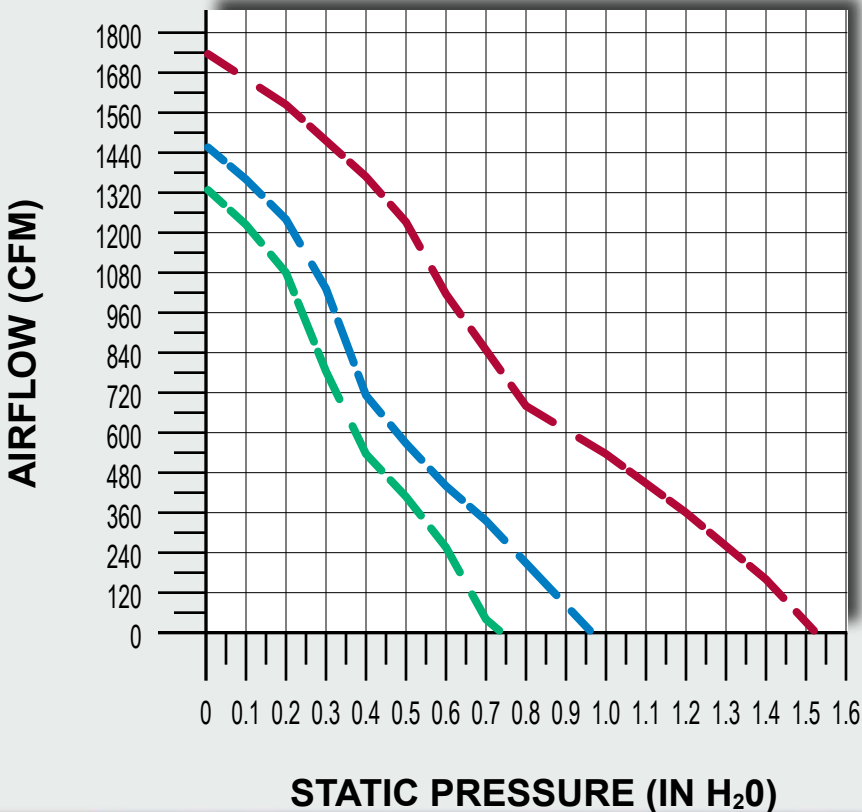

12" [305mm] HIGH PROFILE AXIAL FANS

- TA12A3001 / TA12S3001 Pg. 77
- TA12A3004 / TA12S3004 Pg. 78
- TA12A3010 / TA12S3009 Pg. 79
- TA12A3006 / TA12S3006 Pg. 80
- TA12A3005 / TA12S3007 Pg. 81
- TA12R3001* Pg. 82

* Same Data as TA12A3004 / TA12S3004

- - - 2375-A-3 / 2375-A-2 Pg. 83
- - - 470027 / 480027 Pg. 84
- - - 470027HD / 480027HD Pg. 85

Optional performances may be available. Please contact DCM at (817) 428-3636 for more information.